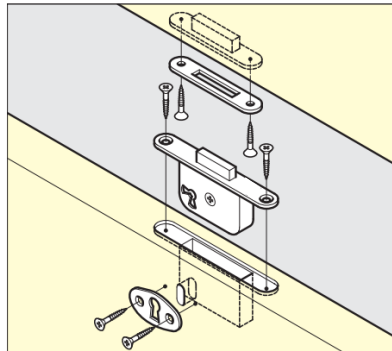

## GRH Dead Bolt Lock (Rounded Edge)

### Features

- 3 key changes available
- Able to lock from both sides of the door
- Direction of the key hole on cover plate can be changed
- Keyed alike

### Material

- ① Front plate:
  - GRHL-80-D: Stainless steel 304, satin finish
  - GRH-80-D: Brass, satin finish
- ② Body: Steel, yellow zinc chromate
- ③ Dead bolt: Brass
- ④ Strike:
  - GRHL-80-D: Stainless steel 304, satin finish
  - GRH-80-D: Steel, brass finish
- ⑤ Key: Zinc alloy, chrome finish