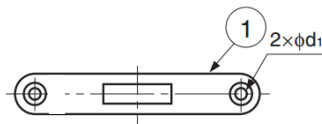

Key for GRH-80-D