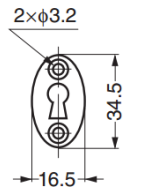

Cover plate for GRHL-80-D