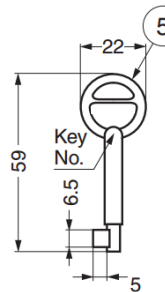

## GRH Dead Bolt Lock (Rounded Edge)

### Material

- ① Front plate:
  - GRHL-80-D: Stainless steel 304, satin finish
  - GRH-80-D: Brass, satin finish
- ② Body: Steel, yellow zinc chromate
- ③ Dead bolt: Brass
- ④ Strike:
  - GRHL-80-D: Stainless steel 304, satin finish
  - GRH-80-D: Steel, brass finish
- ⑤ Key: Zinc alloy, chrome finish

Cover plate for GRH-80-D

Cover plate for GRHL-80-D

Key for GRH-80-D

Key for GRHL-80-D

Part No.	A	B	C	D	E	F	G	H	J	K	P <sub>1</sub>	P <sub>2</sub>	P <sub>3</sub>	d <sub>1</sub>	S	T	U	V	P <sub>4</sub>	D <sub>2</sub>
GRH-80-D	78.3	22	40.4	26.5	6	1.5	11	4	9.5	9	67	16.5	8.5	3.5	57	1.6	11	5	46	3.5
GRHL-80-D	98	23	53.4	35	9	3.1	16	6.5	11.5	10.5	82	22	12.5	4.7	78	1.5	16	8	62	4.5