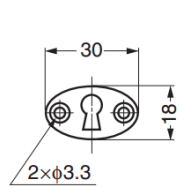

GRH Dead Bolt Lock (Rounded Edge)

Features

- 3 key changes available
- Able to lock from both sides of the door
- Direction of the key hole on cover plate can be changed
- Keyed alike

Material

- ① Front plate:
  - GRHL-80-D: Stainless steel 304, satin finish
  - GRH-80-D: Brass, satin finish
- ② Body: Steel, yellow zinc chromate
- ③ Dead bolt: Brass
- ④ Strike:
  - GRHL-80-D: Stainless steel 304, satin finish
  - GRH-80-D: Steel, brass finish
- ⑤ Key: Zinc alloy, chrome finish

Cover plate for GRH-80-D