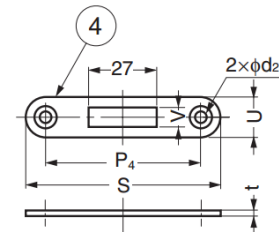

## GRH Dead Bolt Lock (Rounded Edge)

### Features

- 3 key changes available
- Able to lock from both sides of the door
- Direction of the key hole on cover plate can be changed
- Keyed alike

### Material

- ① Front plate:
  - GRHL-80-D: Stainless steel 304, satin finish
  - GRH-80-D: Brass, satin finish
- ② Body: Steel, yellow zinc chromate
- ③ Dead bolt: Brass
- ④ Strike:
  - GRHL-80-D: Stainless steel 304, satin finish
  - GRH-80-D: Steel, brass finish
- ⑤ Key: Zinc alloy, chrome finish

Cover plate for GRH-80-D

Cover plate for GRHL-80-D

Key for GRH-80-D

Key for GRHL-80-D

Part No.	A	B	C	D	E	F	G	H	J	K	P <sub>1</sub>	P <sub>2</sub>	P <sub>3</sub>	d <sub>1</sub>	S	T	U	V	P <sub>4</sub>	D <sub>2</sub>
GRH-80-D	78.3	22	40.4	26.5	6	1.5	11	4	9.5	9	67	16.5	8.5	3.5	57	1.6	11	5	46	3.5
GRHL-80-D	98	23	53.4	35	9	3.1	16	6.5	11.5	10.5	82	22	12.5	4.7	78	1.5	16	8	62	4.5