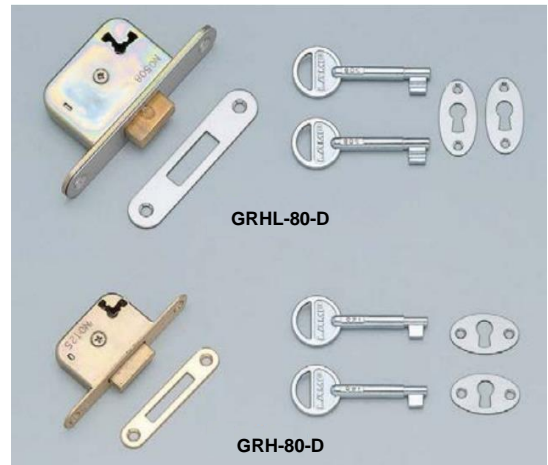

## GRH Dead Bolt Lock (Rounded Edge)

### Features

- 3 key changes available
- Able to lock from both sides of the door
- Direction of the key hole on cover plate can be changed
- Keyed alike

### Material

- ① Front plate:
  - GRHL-80-D: Stainless steel 304, satin finish
  - GRH-80-D: Brass, satin finish
- ② Body: Steel, yellow zinc chromate
- ③ Dead bolt: Brass
- ④ Strike:
  - GRHL-80-D: Stainless steel 304, satin finish
  - GRH-80-D: Steel, brass finish
- ⑤ Key: Zinc alloy, chrome finish

Cover plate for GRH-80-D

Cover plate for GRHL-80-D

Key for GRH-80-D

Key for GRHL-80-D

Part No.	A	B	C	D	E	F	G	H	J	K	P <sub>1</sub>	P <sub>2</sub>	P <sub>3</sub>	d <sub>1</sub>	S	T	U	V	P <sub>4</sub>	D <sub>2</sub>
GRH-80-D	78.3	22	40.4	26.5	6	1.5	11	4	9.5	9	67	16.5	8.5	3.5	57	1.6	11	5	46	3.5
GRHL-80-D	98	23	53.4	35	9	3.1	16	6.5	11.5	10.5	82	22	12.5	4.7	78	1.5	16	8	62	4.5