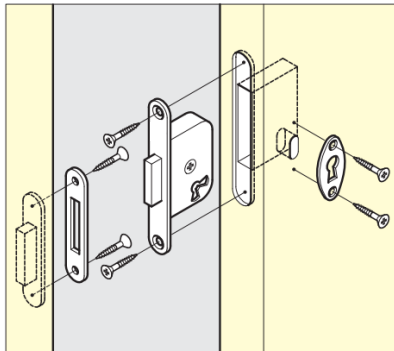

## GRH Dead Bolt Lock (Rounded Edge)

### Features

- 3 key changes available
- Able to lock from both sides of the door
- Direction of the key hole on cover plate can be changed
- Keyed alike

### Material

- ① Front plate:
  - GRHL-80-D: Stainless steel 304, satin finish
  - GRH-80-D: Brass, satin finish
- ② Body: Steel, yellow zinc chromate
- ③ Dead bolt: Brass
- ④ Strike:
  - GRHL-80-D: Stainless steel 304, satin finish
  - GRH-80-D: Steel, brass finish
- ⑤ Key: Zinc alloy, chrome finish