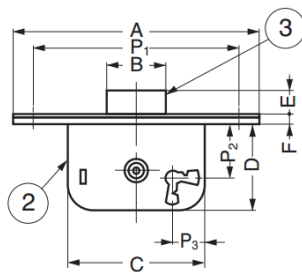

### Material

- ① Front plate:
  - GRHL-80-D: Stainless steel 304, satin finish
  - GRH-80-D: Brass, satin finish
- ② Body: Steel, yellow zinc chromate
- ③ Dead bolt: Brass
- ④ Strike:
  - GRHL-80-D: Stainless steel 304, satin finish
  - GRH-80-D: Steel, brass finish
- ⑤ Key: Zinc alloy, chrome finish

Cover plate for GRH-80-D

Cover plate for GRHL-80-D

Key for GRH-80-D

Key for GRHL-80-D

Part No.	A	B	C	D	E	F	G	H	J	K	P <sub>1</sub>	P <sub>2</sub>	P <sub>3</sub>	d <sub>1</sub>	S	T	U	V	P <sub>4</sub>	D <sub>2</sub>
GRH-80-D	78.3	22	40.4	26.5	6	1.5	11	4	9.5	9	67	16.5	8.5	3.5	57	1.6	11	5	46	3.5
GRHL-80-D	98	23	53.4	35	9	3.1	16	6.5	11.5	10.5	82	22	12.5	4.7	78	1.5	16	8	62	4.5