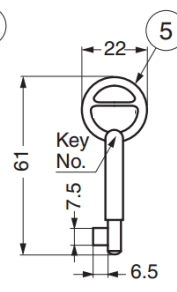

## GRH Dead Bolt Lock (Rounded Edge)

### Material

- ① Front plate:
  - GRHL-80-D: Stainless steel 304, satin finish
  - GRH-80-D: Brass, satin finish
- ② Body: Steel, yellow zinc chromate
- ③ Dead bolt: Brass
- ④ Strike:
  - GRHL-80-D: Stainless steel 304, satin finish
  - GRH-80-D: Steel, brass finish
- ⑤ Key: Zinc alloy, chrome finish

Cover plate for GRH-80-D

Cover plate for GRHL-80-D

Key for GRH-80-D

Key for GRHL-80-D

Part No.	A	B	C	D	E	F	G	H	J	K	P <sub>1</sub>	P <sub>2</sub>	P <sub>3</sub>	d <sub>1</sub>	S	T	U	V	P <sub>4</sub>	D <sub>2</sub>
GRH-80-D	78.3	22	40.4	26.5	6	1.5	11	4	9.5	9	67	16.5	8.5	3.5	57	1.6	11	5	46	3.5
GRHL-80-D	98	23	53.4	35	9	3.1	16	6.5	11.5	10.5	82	22	12.5	4.7	78	1.5	16	8	62	4.5